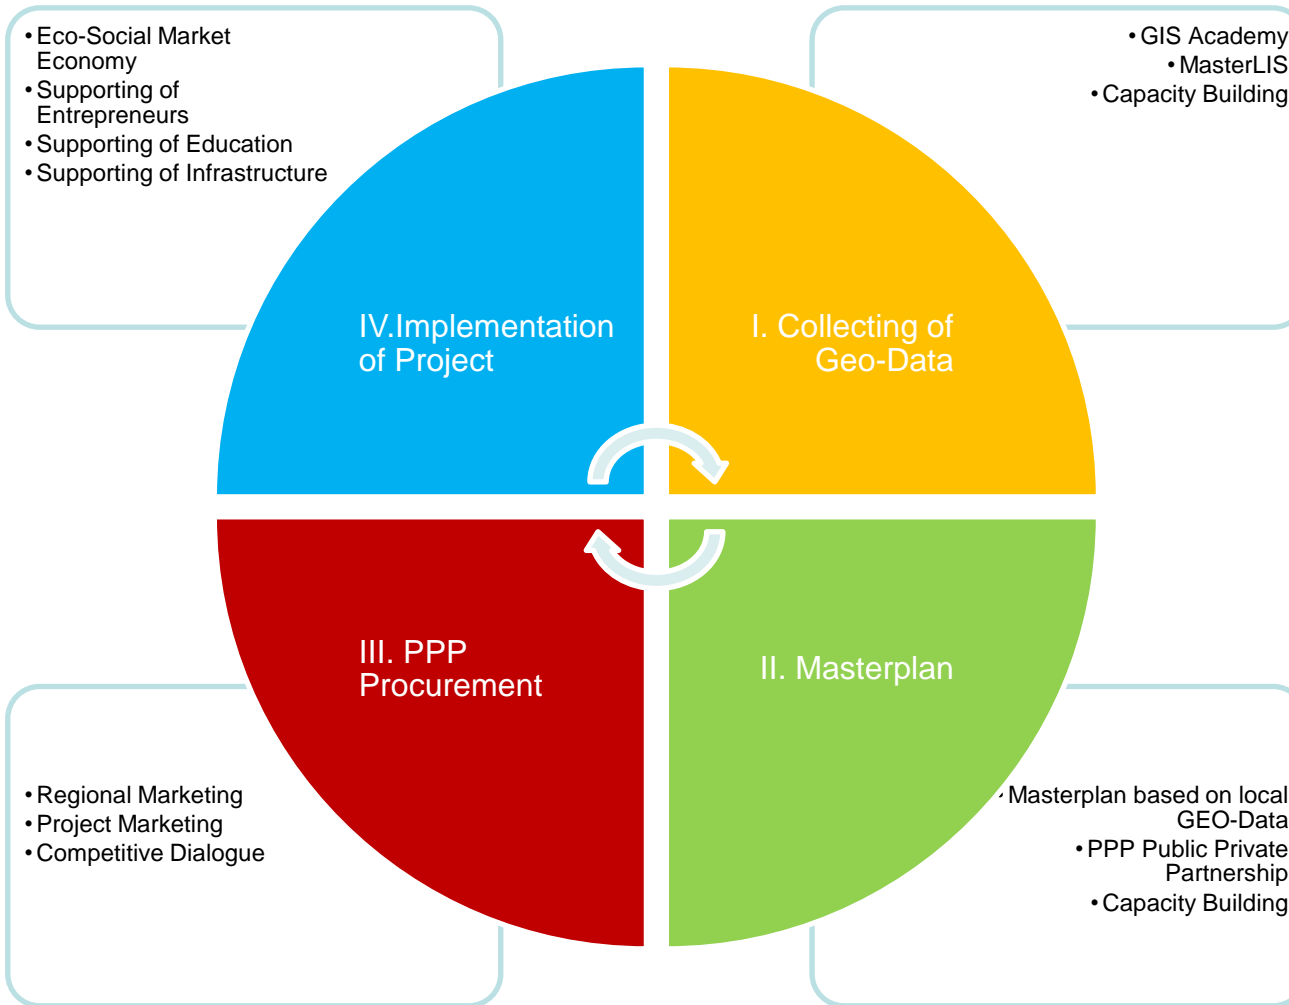

MasterLIS

PPP Local Intelligence System